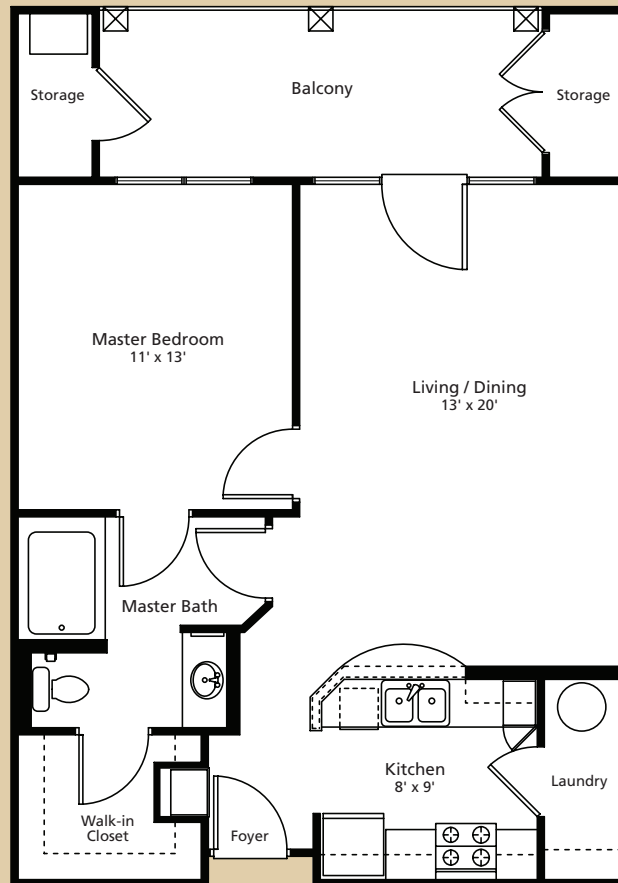

Amalfi

1 Bedroom, 1 Bath
696 interior sq. ft.
42 storage sq. ft.
123 balcony sq. ft.
861 total sq. ft.

813.839.6425

CasaBellaOnWestshore.com

Square footage and dimensions are approximate