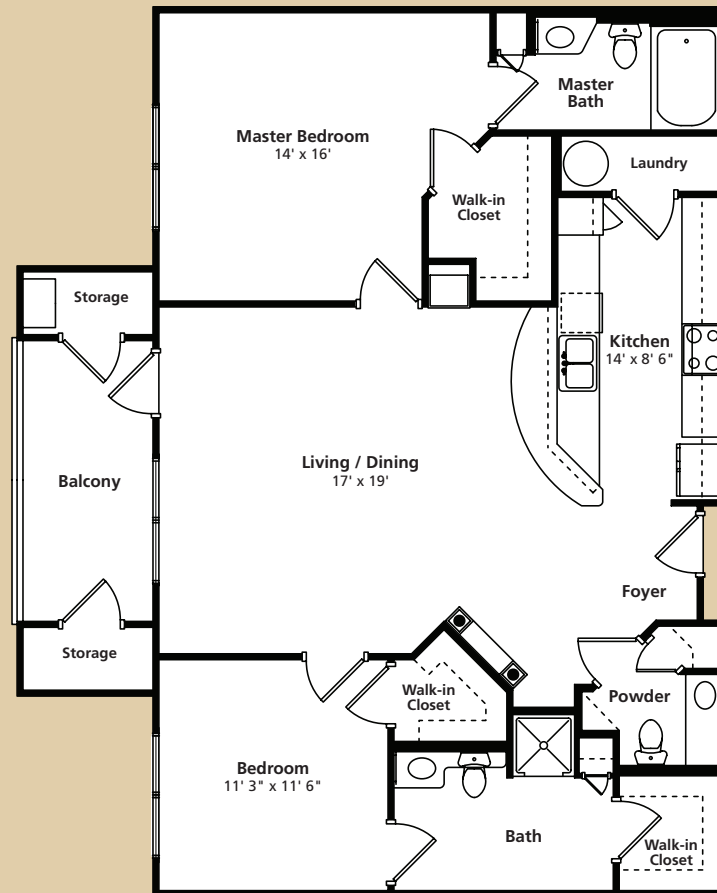

Barcelona

2 Bedroom, 2.5 Bath
1,186 interior sq. ft.
42 storage sq. ft.
89 balcony sq. ft.
1,317 total sq. ft.

813.839.6425

CasaBellaOnWestshore.com

Square footage and dimensions are approximate