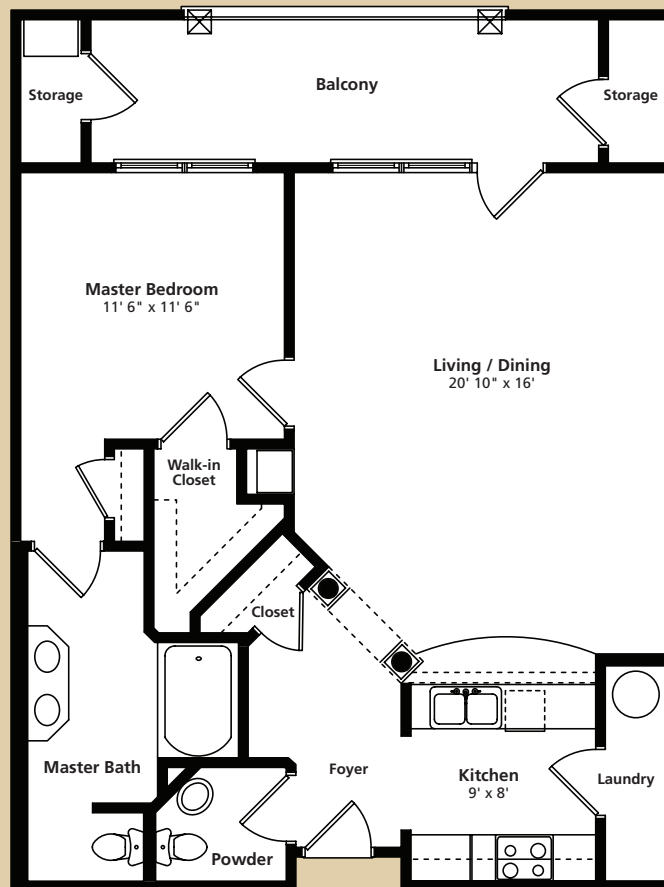

# Capri

1 Bedroom, 1 Bath  
851 interior sq. ft.  
36 storage sq. ft.  
139 balcony sq. ft.  
1,026 total sq. ft.

813.839.6425

CasaBellaOnWestshore.com

Square footage and dimensions are approximate