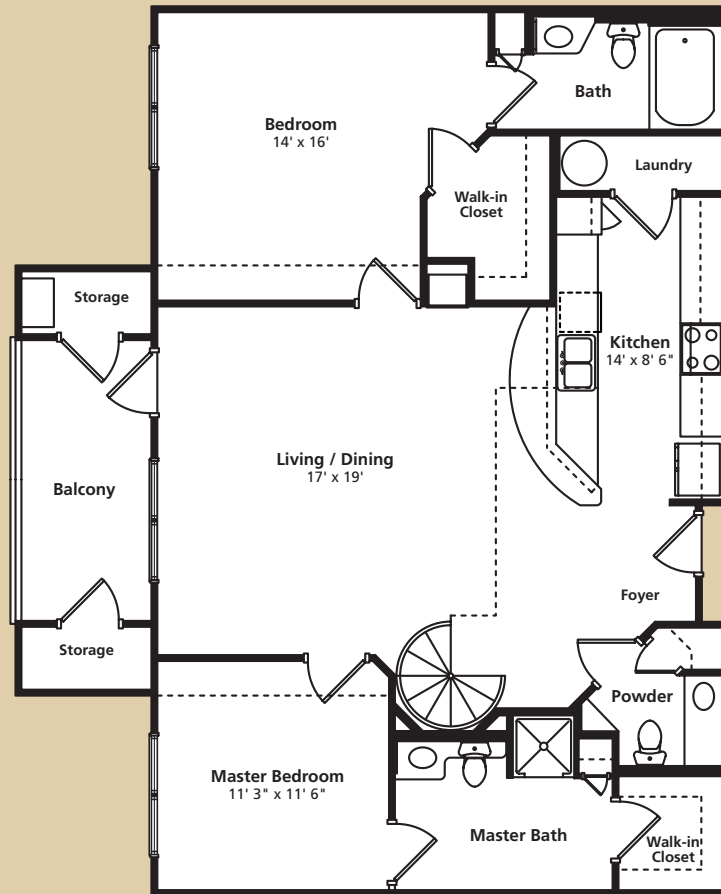

Cordoba

2 Bedroom, 3.5 Bath with Loft

1,379 interior sq. ft.

42 storage sq. ft.

89 balcony sq. ft.

1,510 total sq. ft.

First Level

Second Level

813.839.6425

CasaBellaOnWestshore.com

Square footage and dimensions are approximate