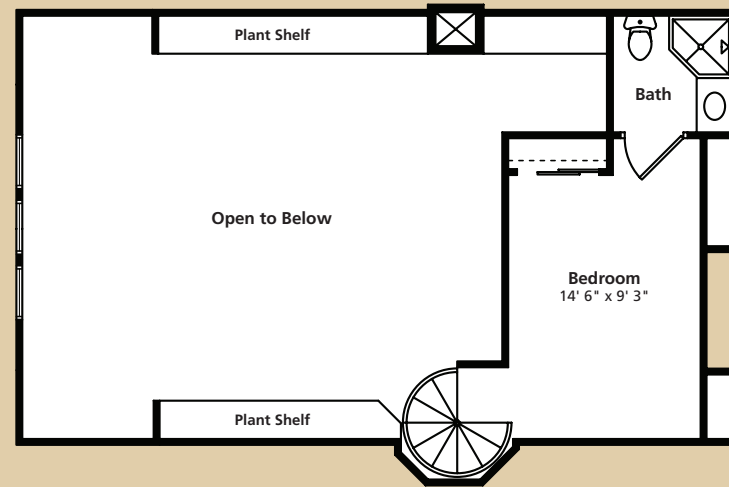

Cordoba

2 Bedroom, 3.5 Bath with Loft

1,379 interior sq. ft.

42 storage sq. ft.

89 balcony sq. ft.

1,510 total sq. ft.

First Level

Second Level