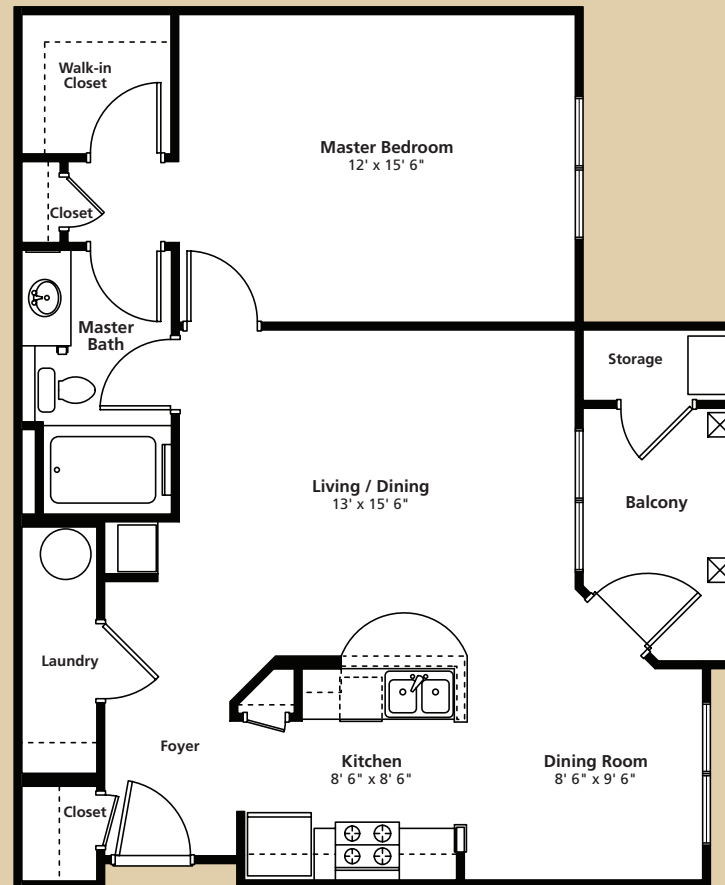

# Firenze

1 Bedroom, 1 Bath  
784 interior sq. ft.  
17 storage sq. ft.  
54 balcony sq. ft.  
855 total sq. ft.

813.839.6425

CasaBellaOnWestshore.com

Square footage and dimensions are approximate