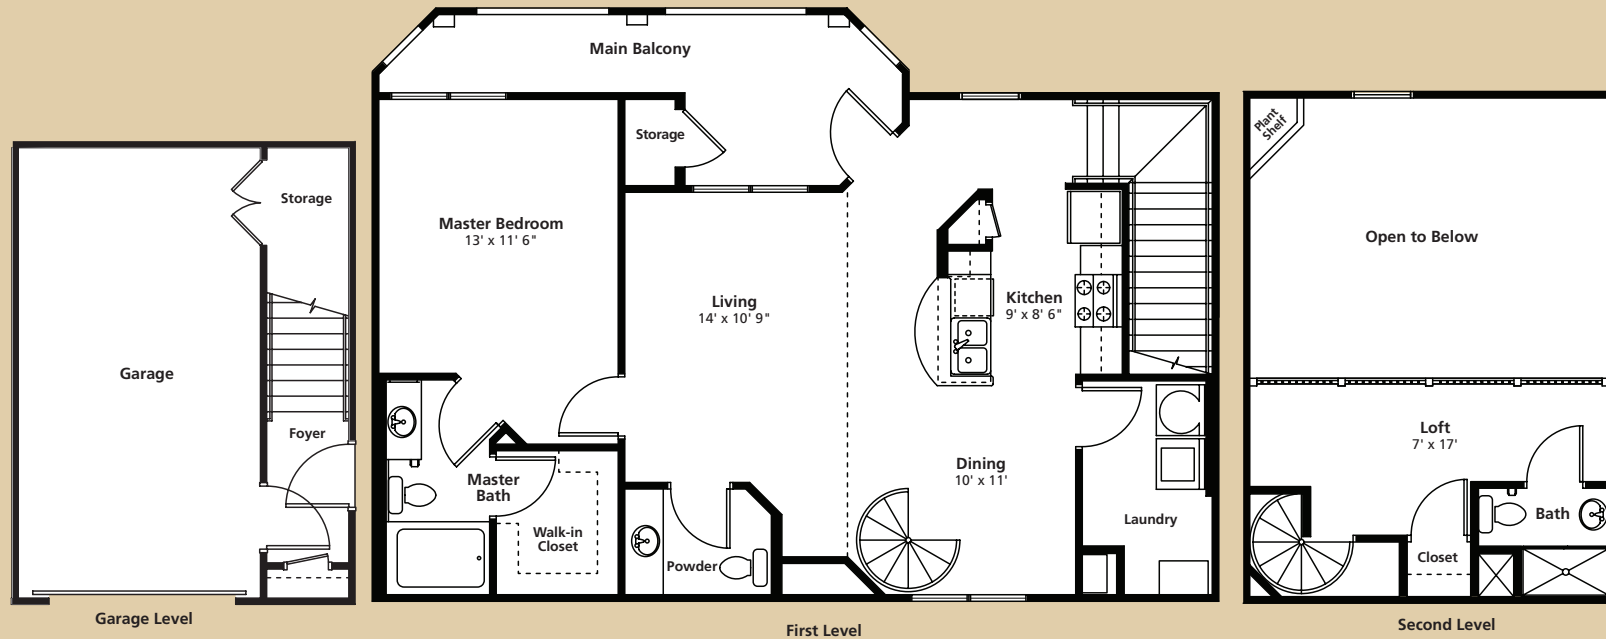

Marabella

1 Bedroom, 2.5 Bath with Loft
1,075 interior sq. ft.
817 storage sq. ft.
129 balcony sq. ft.
2,021 total sq. ft.

813.839.6425

CasaBellaOnWestshore.com

Square footage and dimensions are approximate