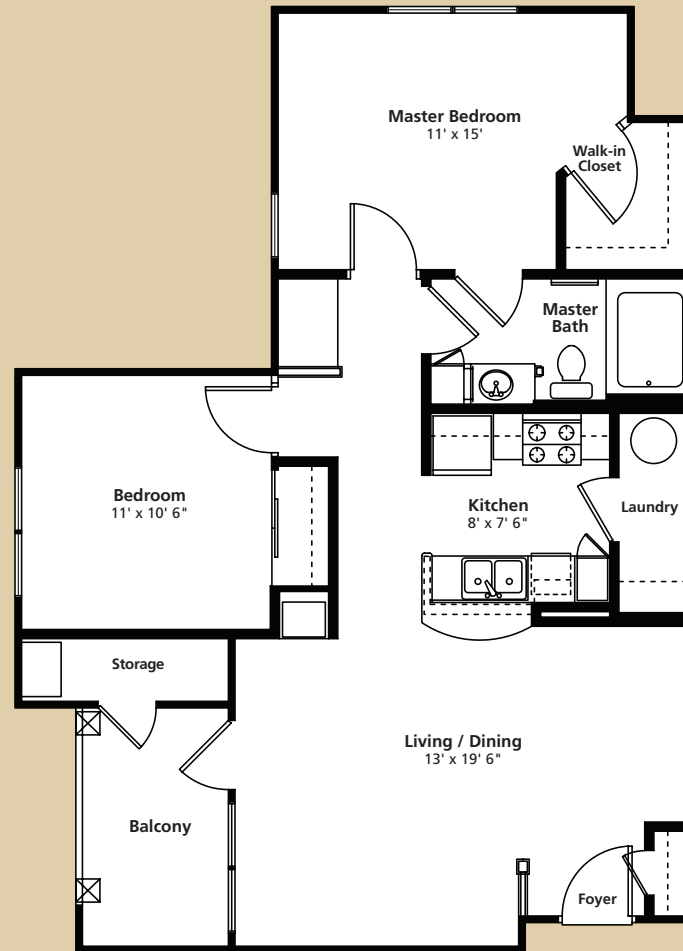

# Padua

2 Bedroom, 1 Bath  
835 interior sq. ft.  
28 storage sq. ft.  
63 balcony sq. ft.  
926 total sq. ft.

813.839.6425

[CasaBellaOnWestshore.com](http://CasaBellaOnWestshore.com)

Square footage and dimensions are approximate