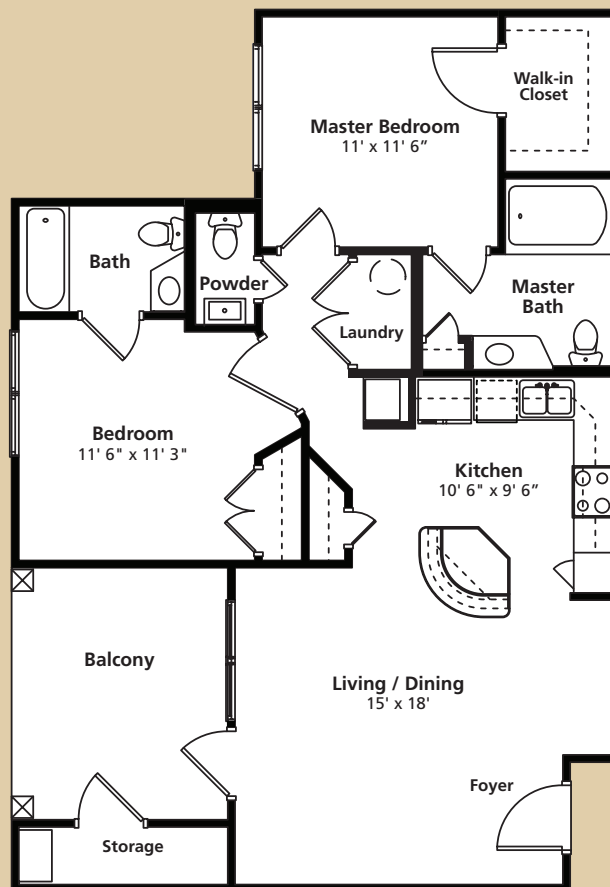

Positano

2 Bedroom, 2.5 Bath
911 interior sq. ft.
30 storage sq. ft.
130 balcony sq. ft
1,071 total sq. ft.

813.839.6425

CasaBellaOnWestshore.com

Square footage and dimensions are approximate