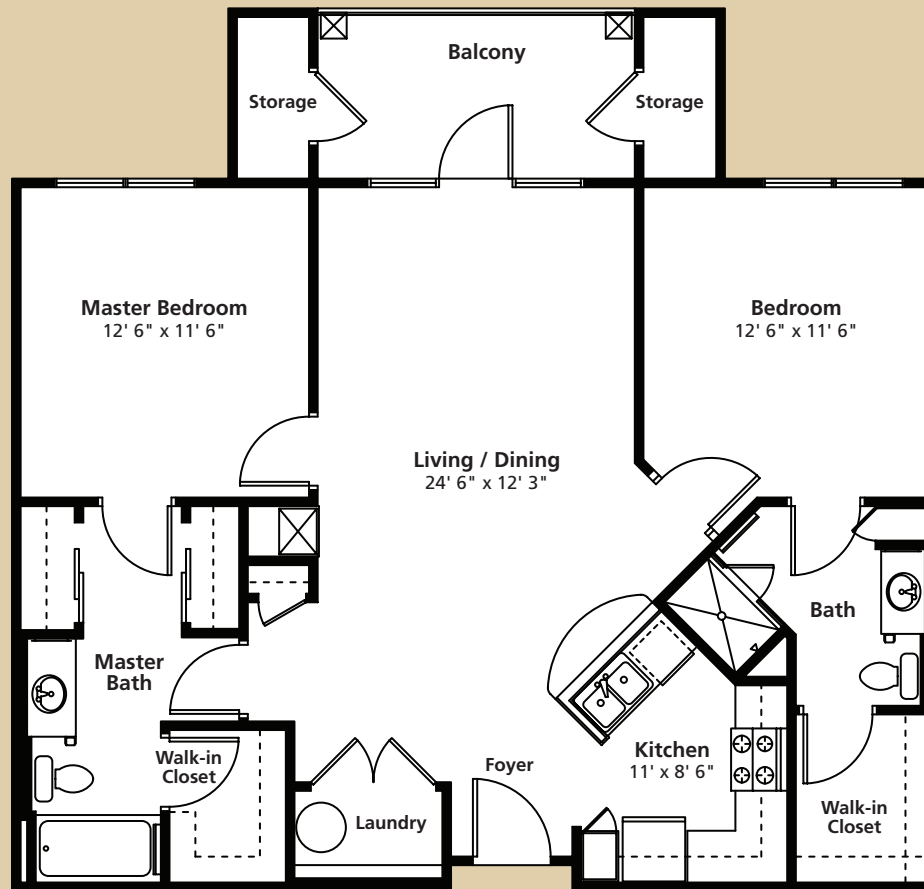

San Remo

2 Bedroom, 2 Bath
1,015 interior sq. ft.
40 storage sq. ft.
84 balcony sq. ft.
1,139 total sq. ft.

813.839.6425

CasaBellaOnWestshore.com

Square footage and dimensions are approximate