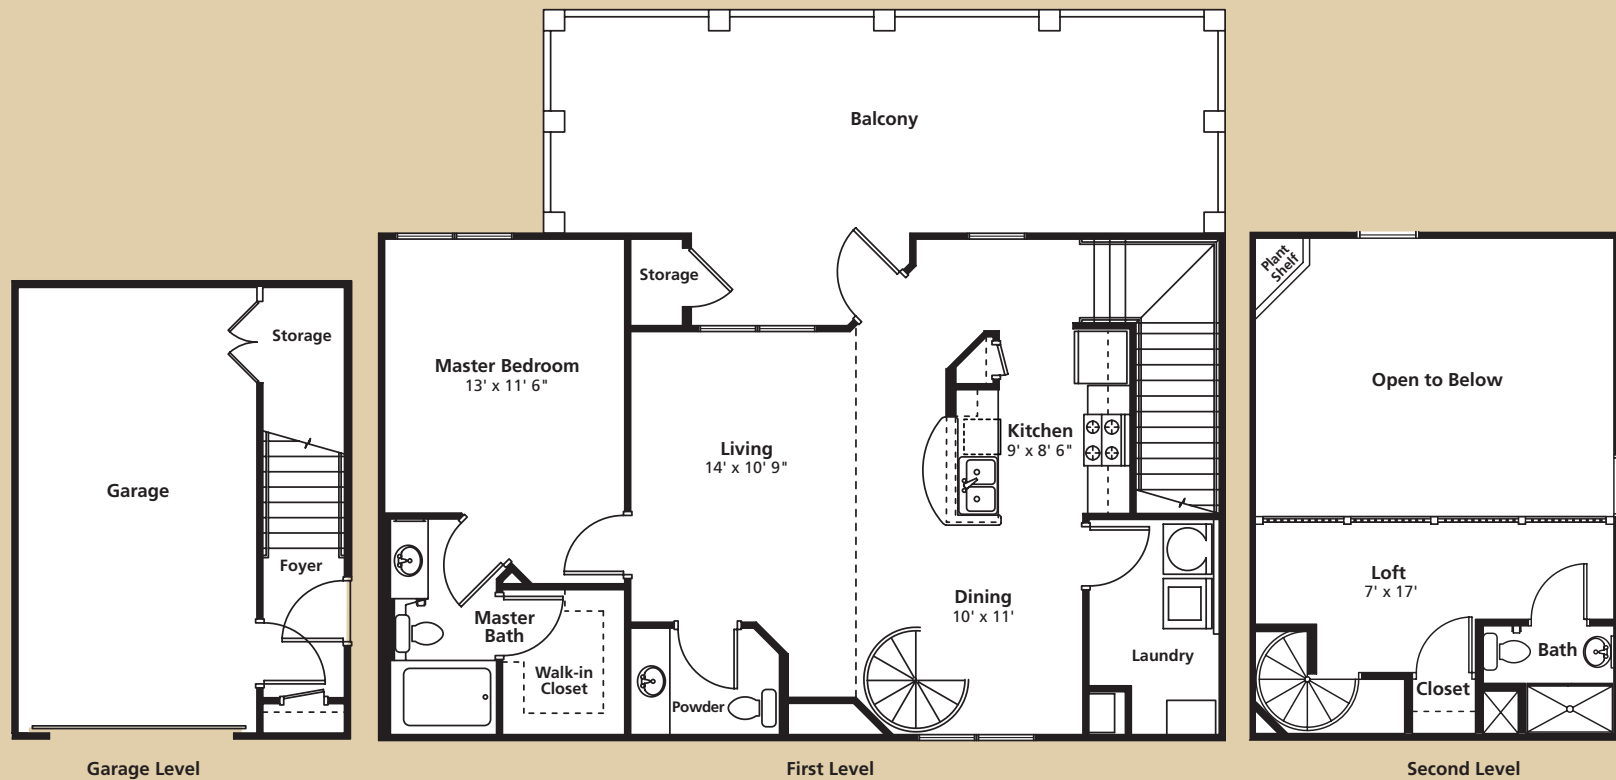

Sevilla

1 Bedroom, 2.5 Bath with Loft
1,075 interior sq. ft.
817 storage sq. ft.
320 balcony sq. ft.
2,212 total sq. ft.

813.839.6425

CasaBellaOnWestshore.com

Square footage and dimensions are approximate