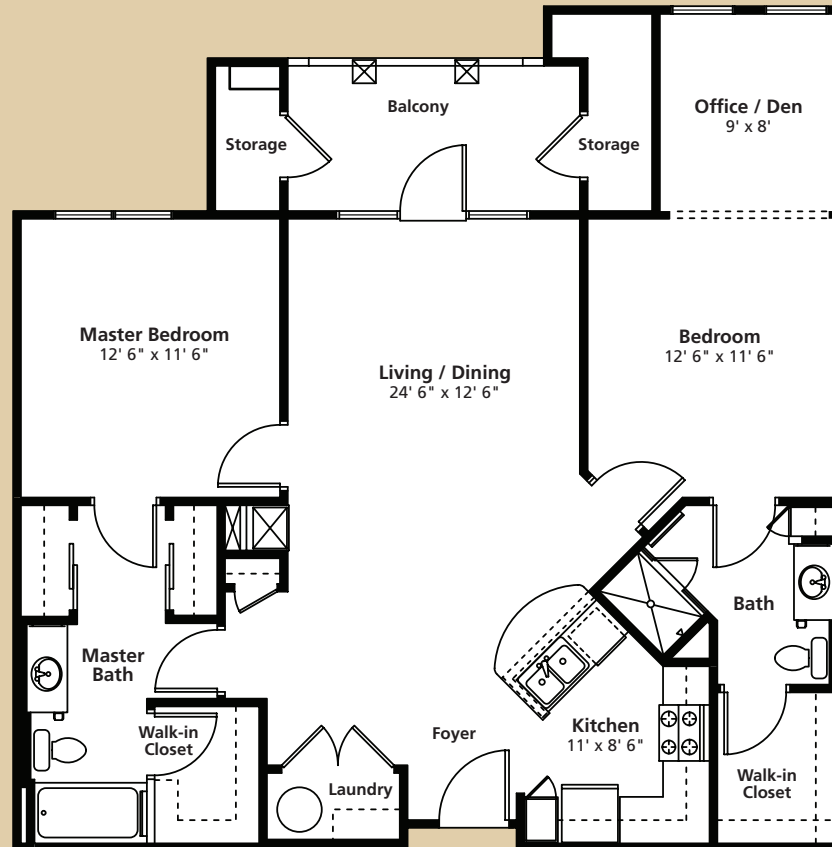

Sorrento

2 Bedroom, 2 Bath, Den
1,087 interior sq. ft.
53 storage sq. ft.
86 balcony sq. ft
1,226 total sq. ft.

813.839.6425

CasaBellaOnWestshore.com

Square footage and dimensions are approximate