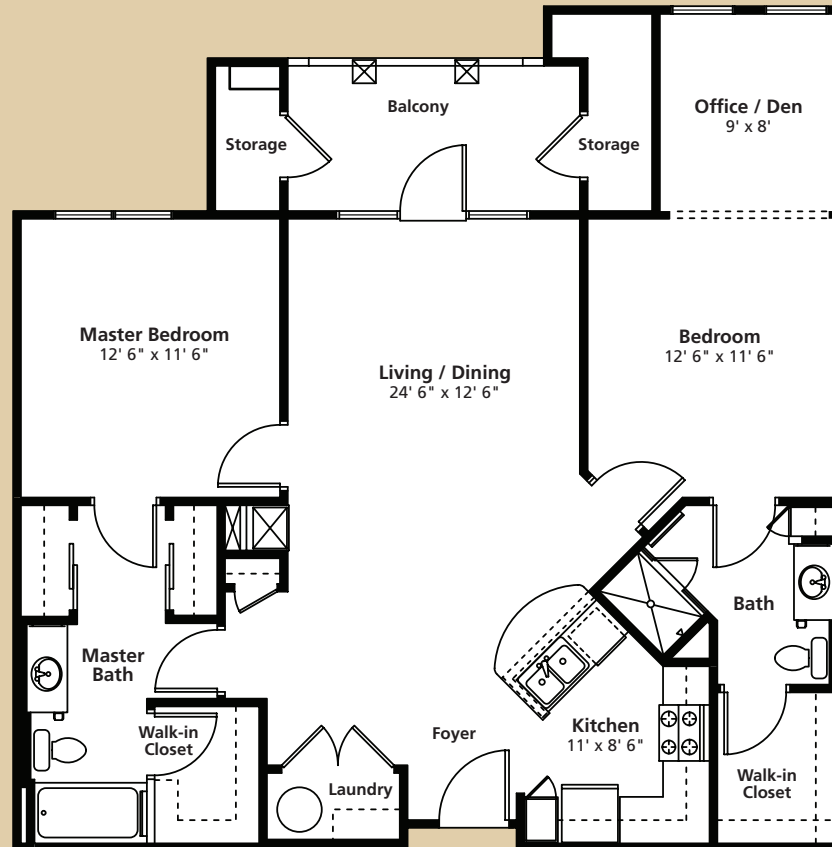

# Sorrento

2 Bedroom, 2 Bath, Den  
1,087 interior sq. ft.  
53 storage sq. ft.  
86 balcony sq. ft  
1,226 total sq. ft.

813.839.6425

CasaBellaOnWestshore.com

Square footage and dimensions are approximate