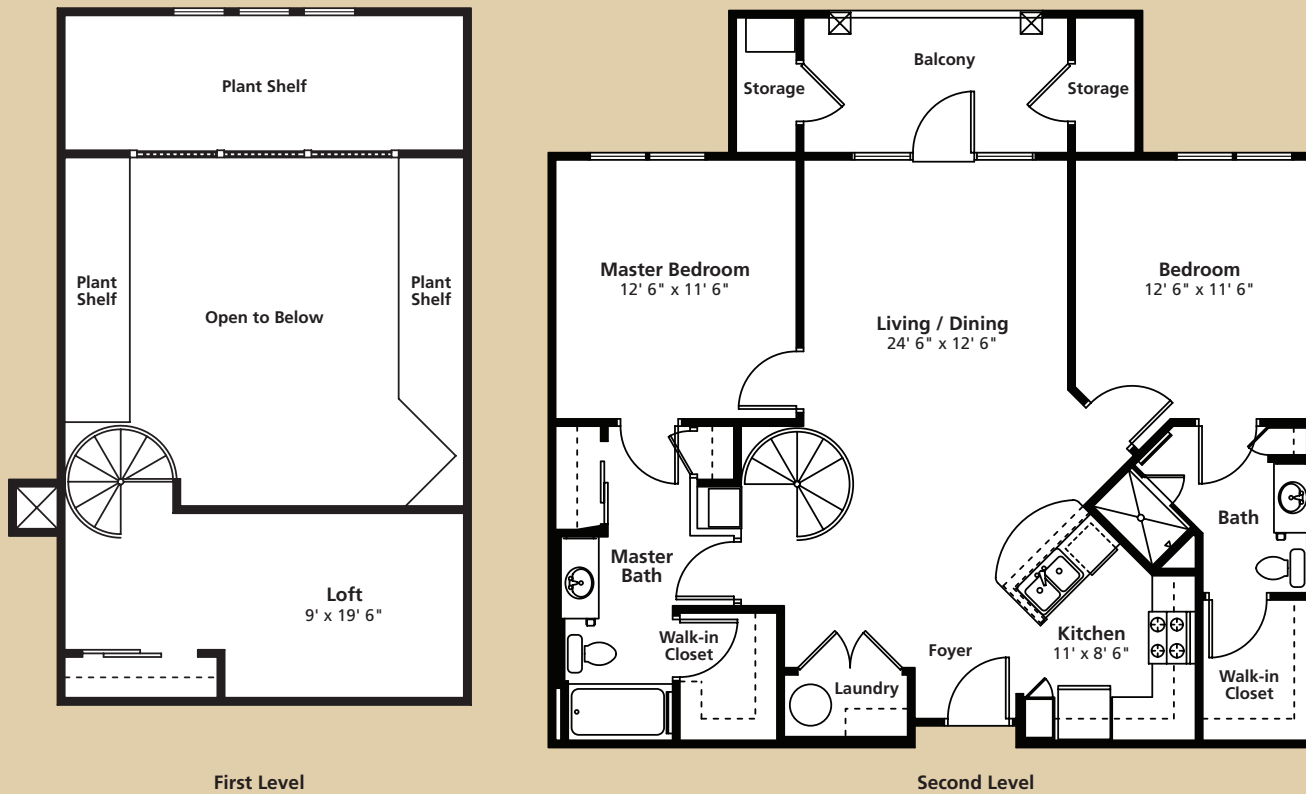

Toscana

2 Bedroom, 2 Bath, Loft

1,195 interior sq. ft.

40 storage sq. ft.

84 balcony sq. ft.

1,319 total sq. ft.

813.839.6425

CasaBellaOnWestshore.com

Square footage and dimensions are approximate