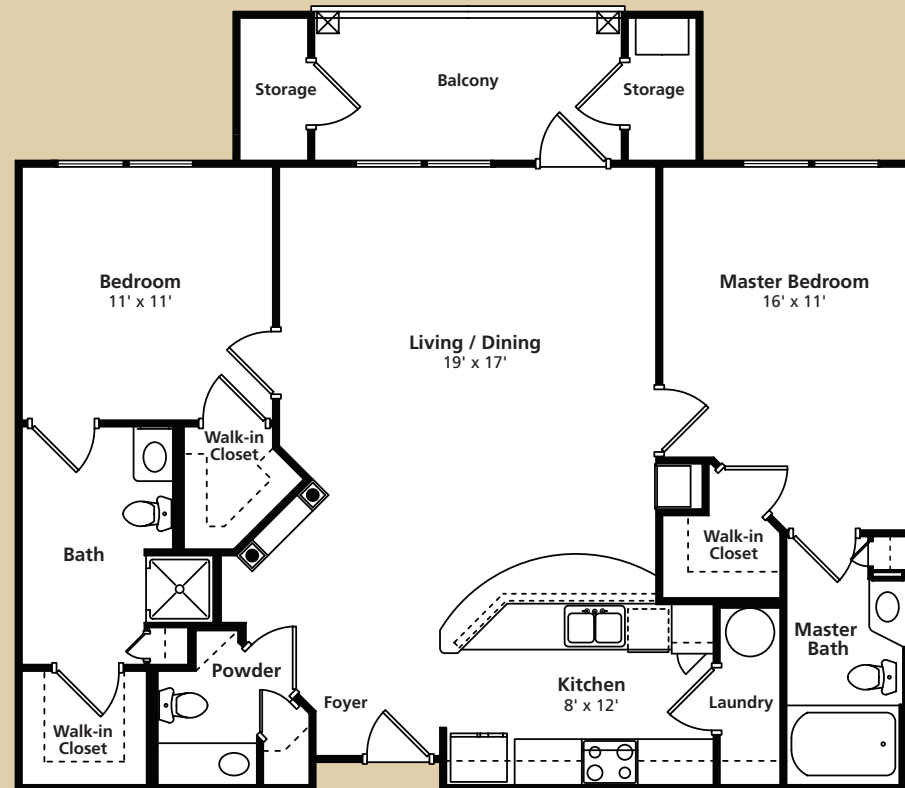

Venezia

2 Bedroom, 2.5 Bath
1,103 interior sq. ft.
42 storage sq. ft.
92 balcony sq. ft
1,237 total sq. ft.

813.839.6425

CasaBellaOnWestshore.com

Square footage and dimensions are approximate